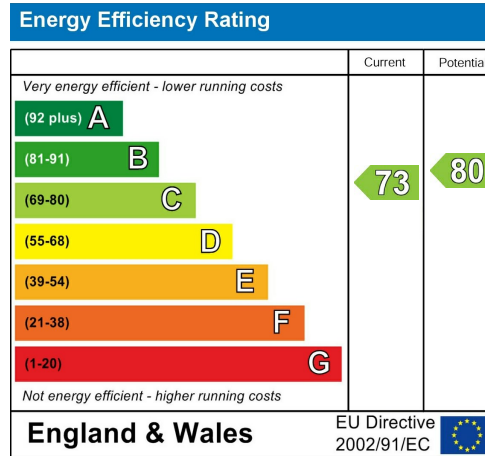

Calculations are based on RICS IPMS 3C standard.

**RUSH  
WITT &  
WILSON**

**Residential Estate Agents**  
Lettings & Property Management

**Rother House Havelock Road**  
Hastings  
East Sussex  
TN34 1BP  
Tel: 01424 442443  
hastings@rushwittwilson.co.uk  
www.rushwittwilson.co.uk